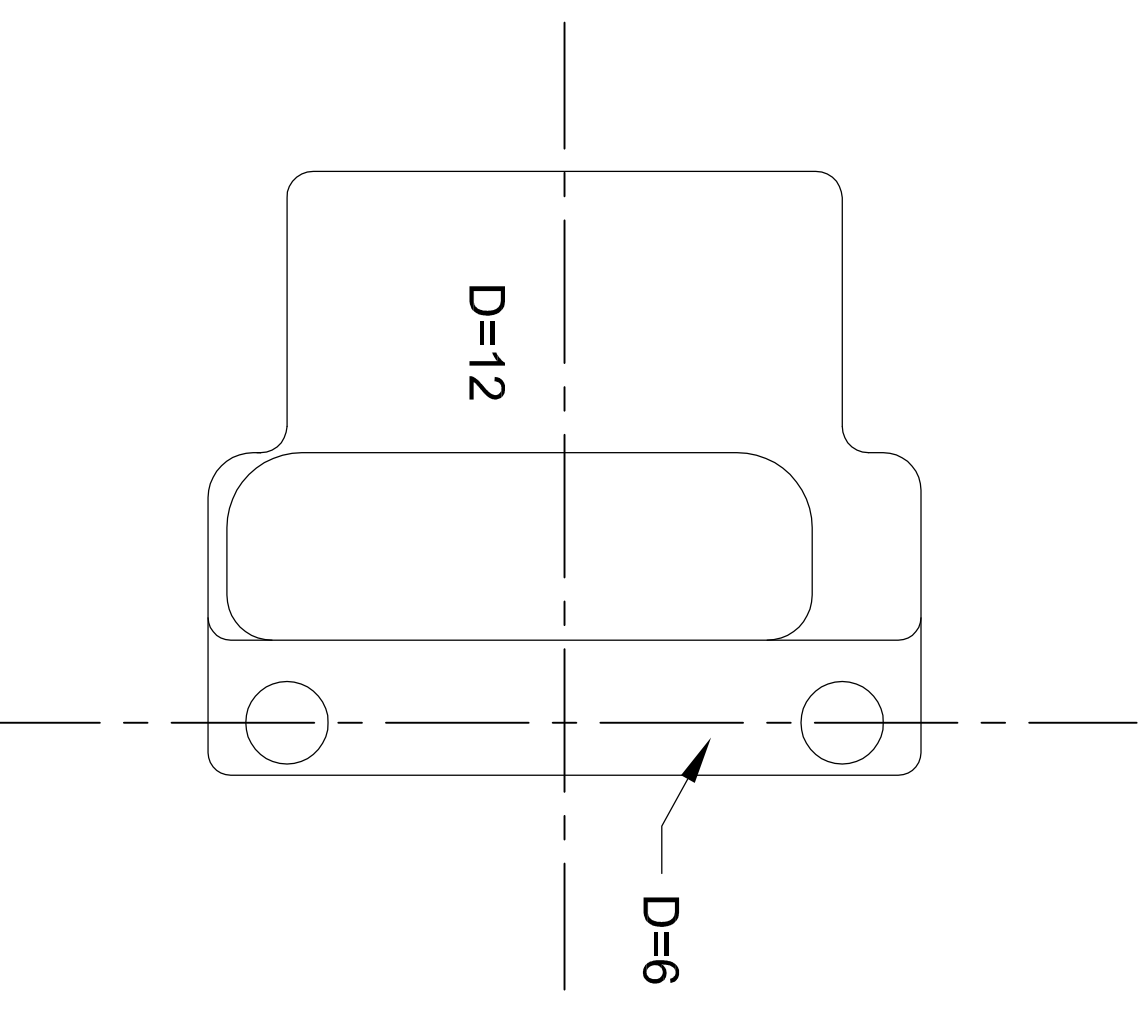

SIDE ELEVATION

SECTION A-A

TREMOLO ROUTING

- ### SPECIFICATIONS
- SCALE LENGTH: 648 mm [25.5 in]
 - NUT WIDTH: 42.86 mm [1.6875 in]
 - BODY: ALDER OR MAHOGANY 44.5 mm [1.75 in]
 - NECK: MAPLE
 - HEADSTOCK ANGLE: 12°
 - FINGERBOARD: EBONY OR ROSEWOOD
 - FRETS: 22 JUMBO 2.79 mm (0.10 W X 0.05 H)
 - HARDWARE: GOLD, CHROME OR BLACK

PLAN - FRONT

Rhoads V
FULL SCALE

SCALE DRAWING UP 25.4 FOR METRIC FULL SCALE (mm)
diablo-guitars.blogspot.com