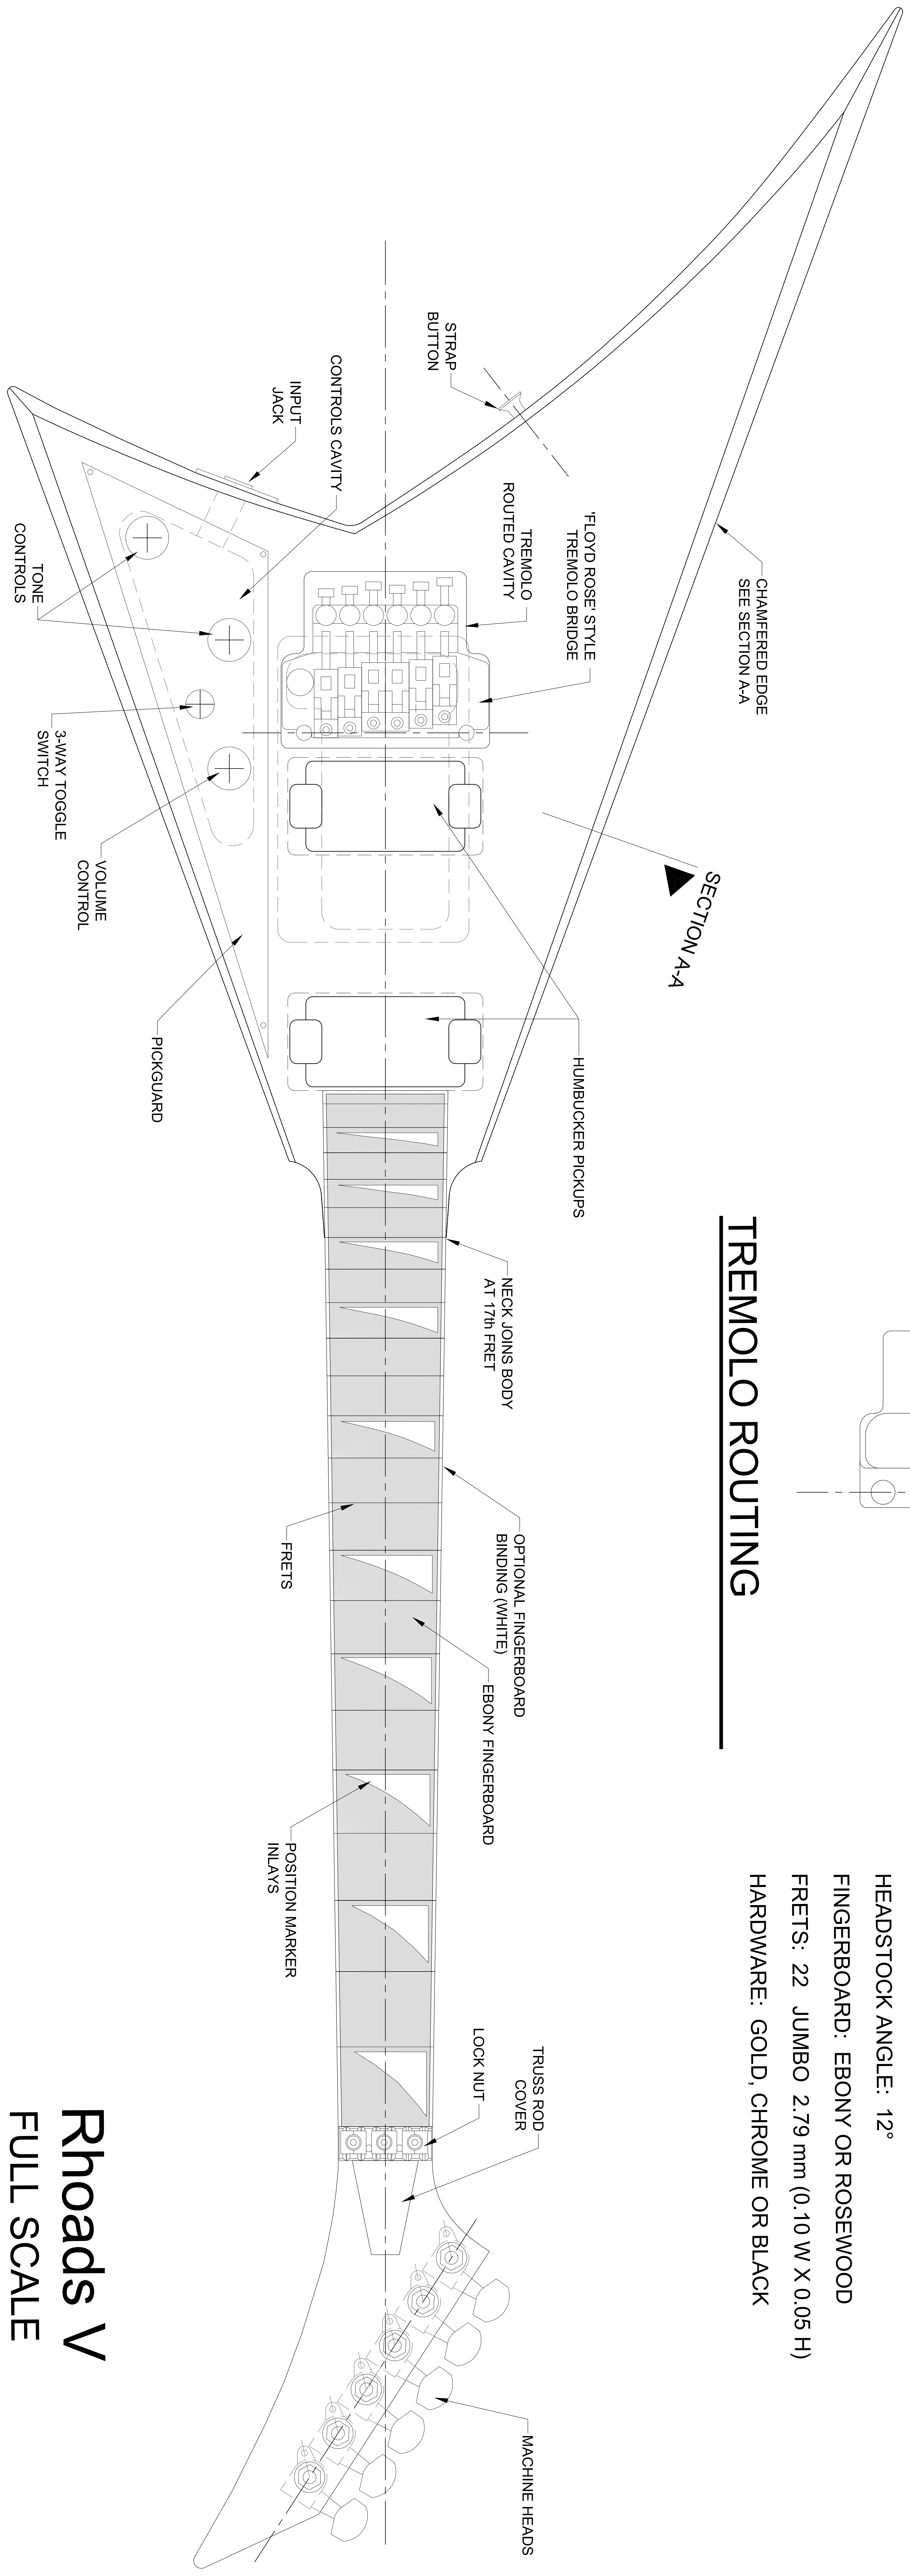

SIDE ELEVATION

SECTION A-A

TREMOLO ROUTING

- ### SPECIFICATIONS
- SCALE LENGTH: 648 mm [25.5 in]
 - NUT WIDTH: 42.86 mm [1.6875 in]
 - BODY: ALDER OR MAHOGANY 44.5 mm [1.75 in]
 - NECK: MAPLE
 - HEADSTOCK ANGLE: 12°
 - FINGERBOARD: EBONY OR ROSEWOOD
 - FRETS: 22 JUMBO 2.79 mm (0.10 W X 0.05 H)
 - HARDWARE: GOLD, CHROME OR BLACK

PLAN - FRONT

Rhoads V
FULL SCALE

SCALE DRAWING UP 25.4 FOR METRIC FULL SCALE (mm)
diablo-guitars.blogspot.com