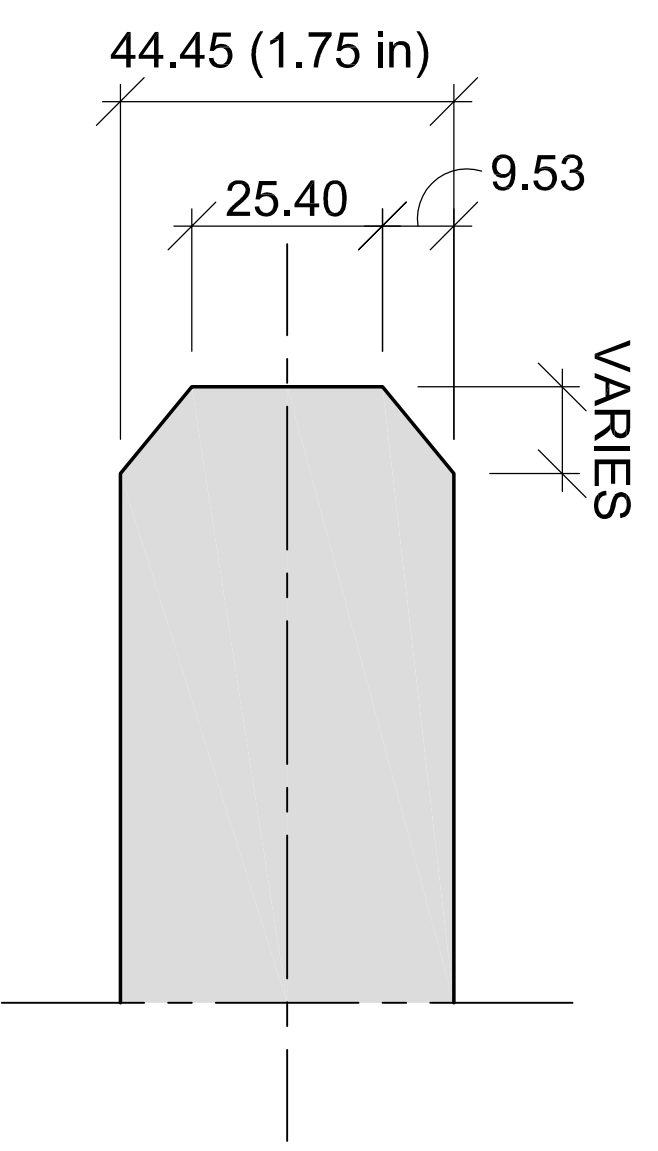

SIDE ELEVATION

SECTION A-A

TREMOLO ROUTING

- ### SPECIFICATIONS
- SCALE LENGTH: 648 mm [25.5 in]
 - NUT WIDTH: 42.86 mm [1.6875 in]
 - BODY: ALDER OR MAHOGANY 44.5 mm [1.75 in]
 - NECK: MAPLE
 - HEADSTOCK ANGLE: 12°
 - FINGERBOARD: EBONY OR ROSEWOOD
 - FRETS: 22 JUMBO 2.79 mm (0.10 W X 0.05 H)
 - HARDWARE: GOLD, CHROME OR BLACK

PLAN - FRONT

Rhoads V
FULL SCALE

SCALE DRAWING UP 25.4 FOR METRIC FULL SCALE (mm)
diablo-guitars.blogspot.com