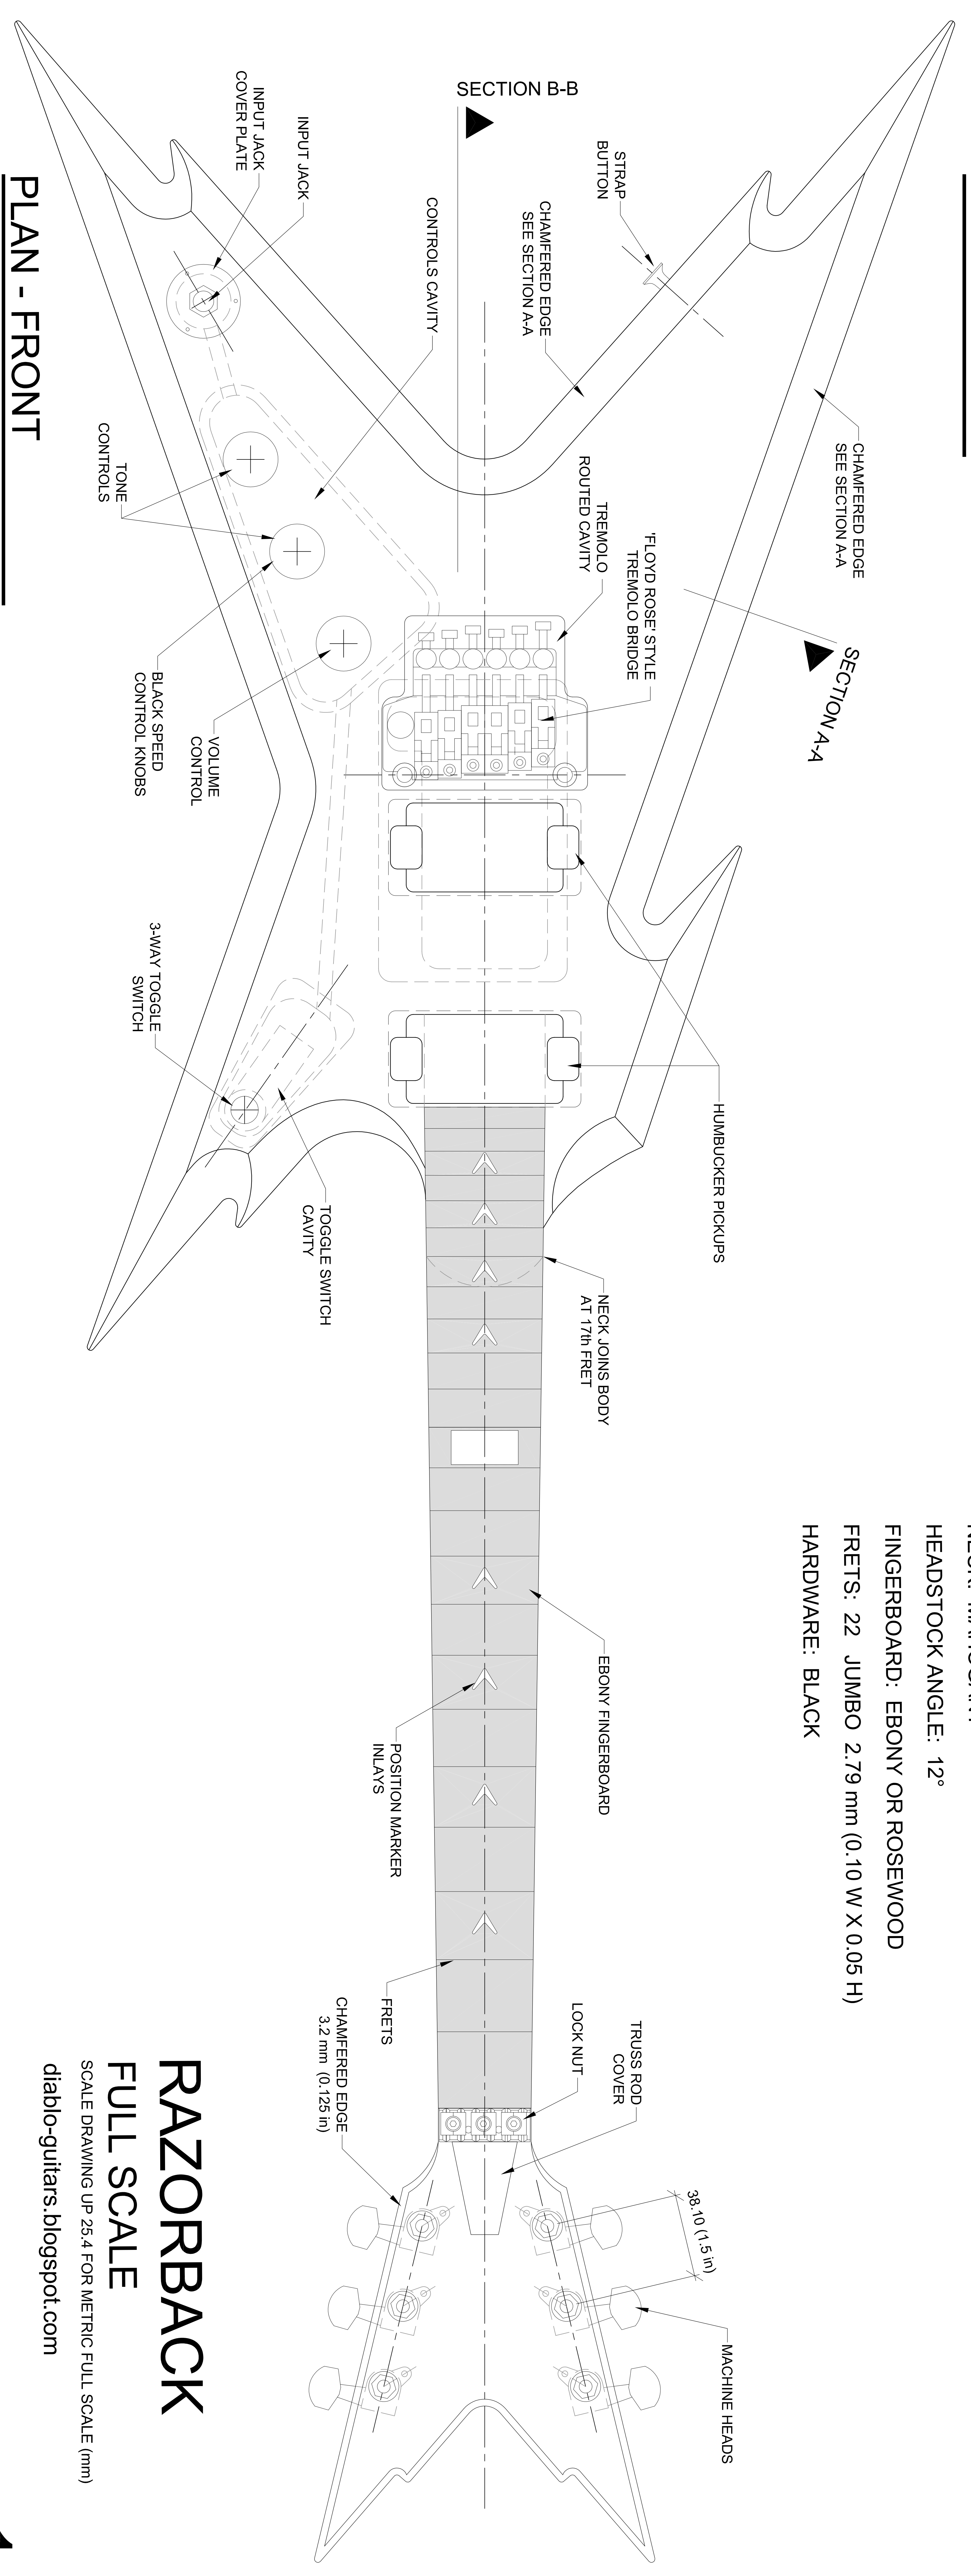

**SIDE ELEVATION**

**SECTION A-A**

**SPECIFICATIONS**

- SCALE LENGTH: 628.6 mm [24.75 in]
- NUT WIDTH: 42.86 mm [1.6875 in]
- BODY: MAHOGANY 44.5 mm [1.75 in]
- NECK: MAHOGANY
- HEADSTOCK ANGLE: 12°
- FINGERBOARD: EBONY OR ROSEWOOD
- FRETS: 22 JUMBO 2.79 mm (0.10 W X 0.05 H)
- HARDWARE: BLACK

**PLAN - FRONT**

**RAZORBACK**

**FULL SCALE**

SCALE DRAWING UP 25.4 FOR METRIC FULL SCALE (mm)  
 diablo-guitars.blogspot.com