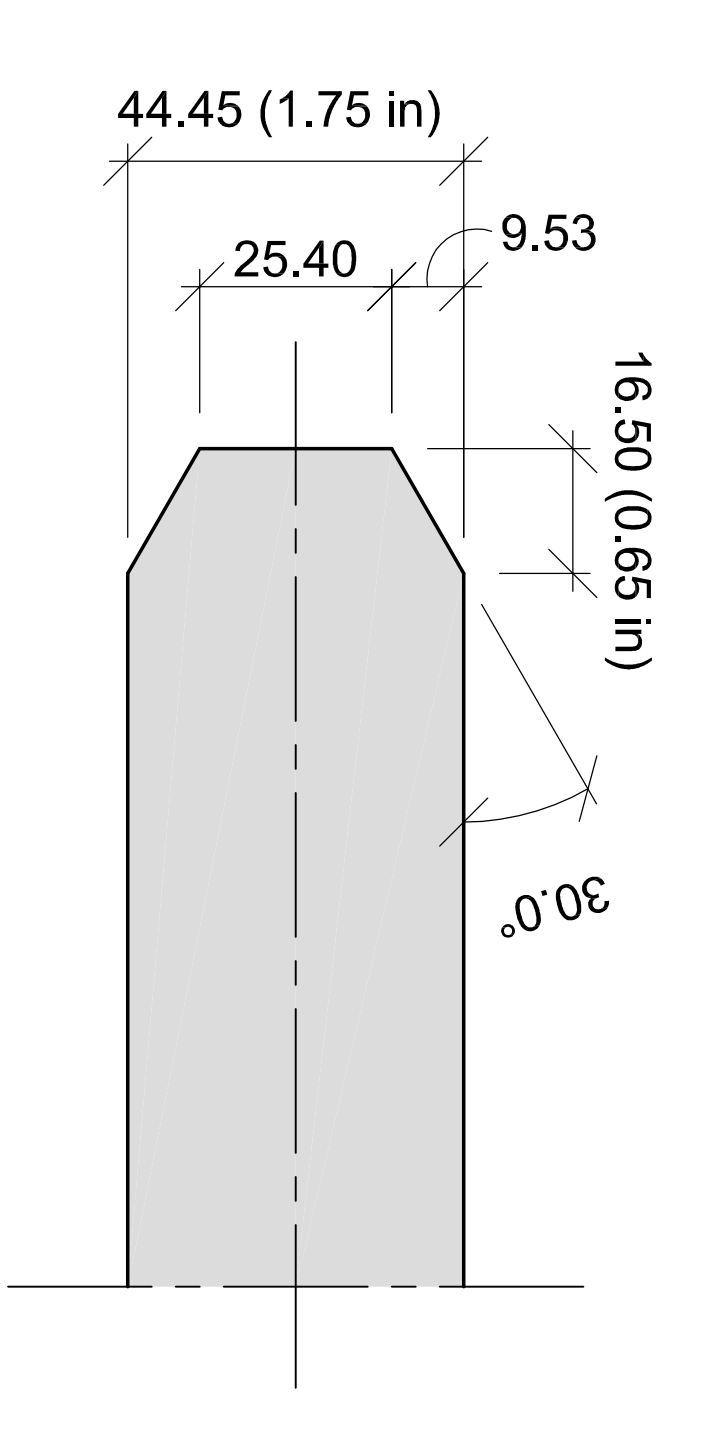

**SIDE ELEVATION**

**SECTION A-A**

**SPECIFICATIONS**

- SCALE LENGTH: 628.6 mm [24.75 in]
- NUT WIDTH: 42.86 mm [1.6875 in]
- BODY: MAHOGANY 44.5 mm [1.75 in]
- NECK: MAHOGANY
- HEADSTOCK ANGLE: 12°
- FINGERBOARD: EBONY OR ROSEWOOD
- FRETS: 22 JUMBO 2.79 mm (0.10 W X 0.05 H)
- HARDWARE: BLACK

**PLAN - FRONT**

**RAZORBACK**

**FULL SCALE**

SCALE DRAWING UP 25.4 FOR METRIC FULL SCALE (mm)  
 diablo-guitars.blogspot.com